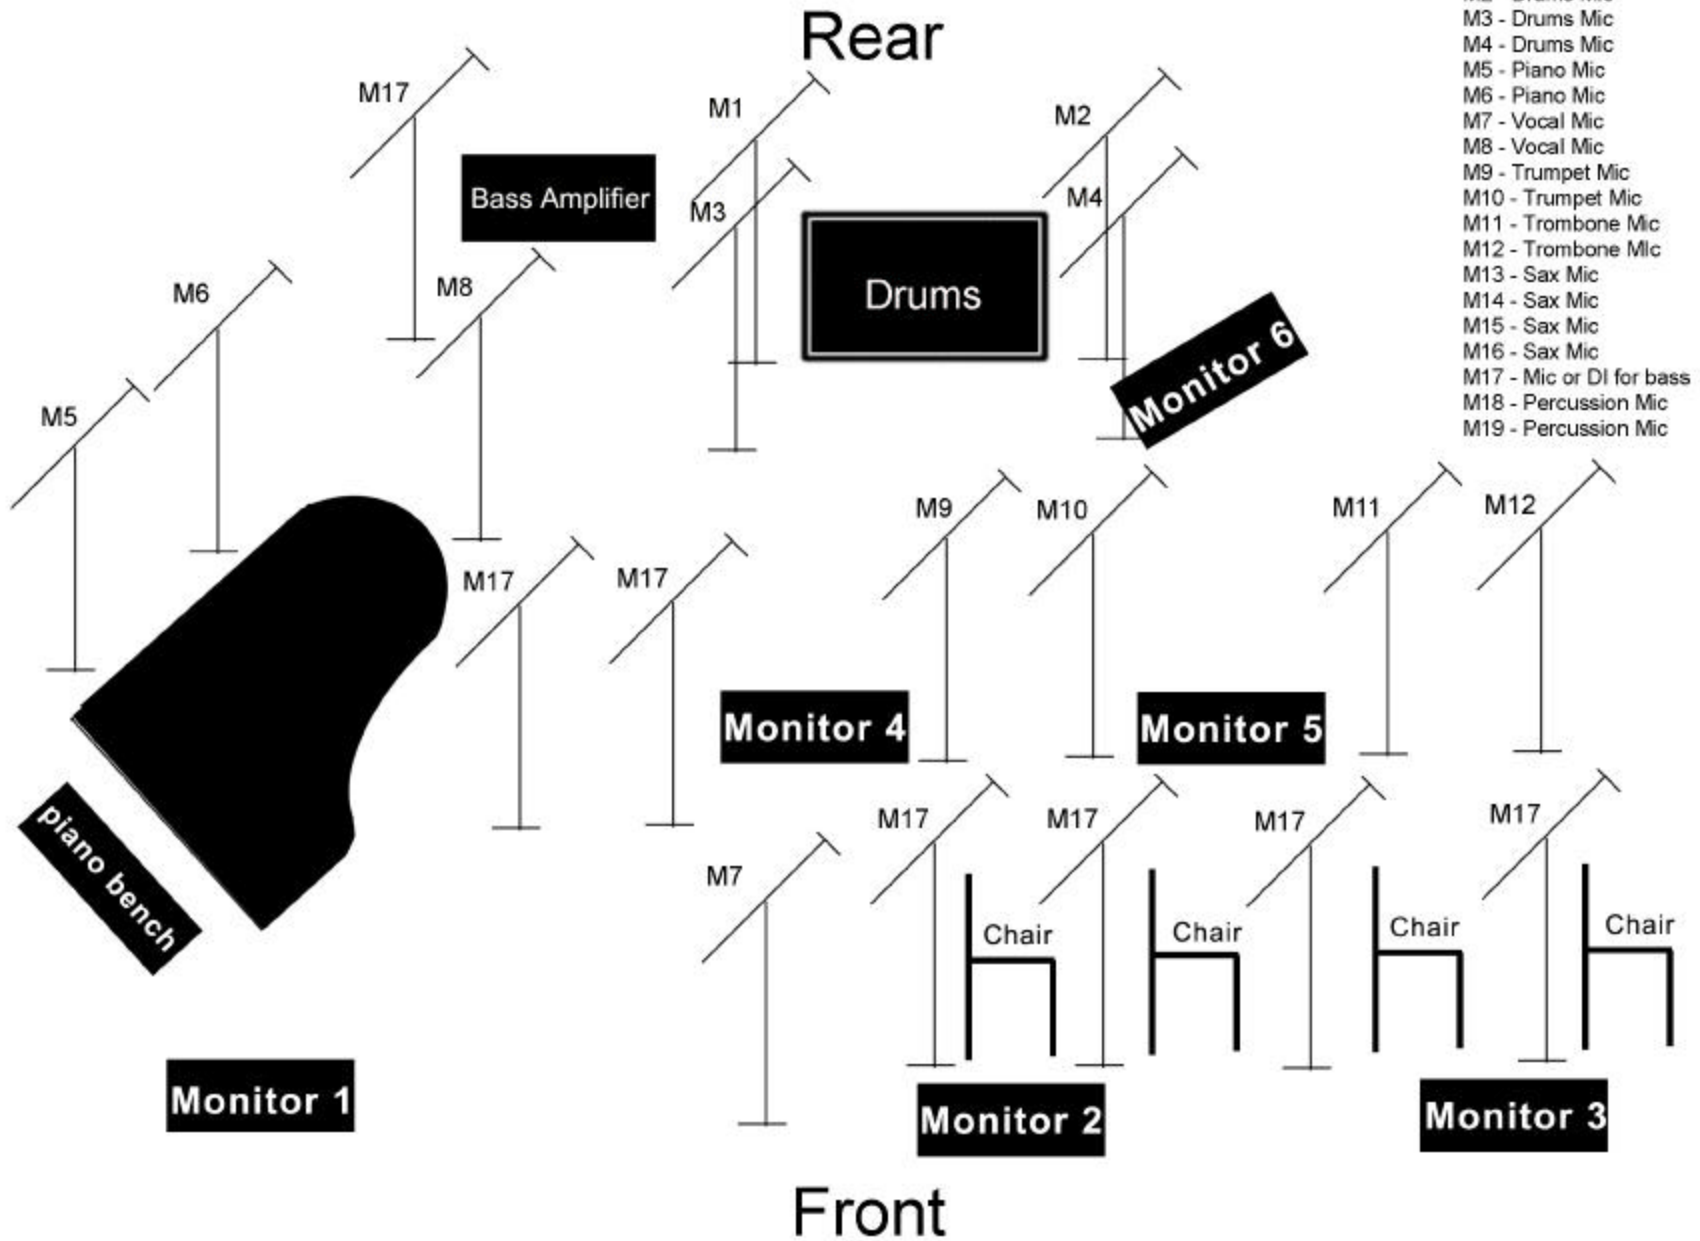

Pedro Giraud Jazz Orchestra Stage Plot

Large Stage

- M1 - Drums Mic
- M2 - Drums Mic
- M3 - Drums Mic
- M4 - Drums Mic
- M5 - Piano Mic
- M6 - Piano Mic
- M7 - Vocal Mic
- M8 - Vocal Mic
- M9 - Trumpet Mic
- M10 - Trumpet Mic
- M11 - Trombone Mic
- M12 - Trombone Mic
- M13 - Sax Mic
- M14 - Sax Mic
- M15 - Sax Mic
- M16 - Sax Mic
- M17 - Mic or DI for bass
- M18 - Percussion Mic
- M19 - Percussion Mic